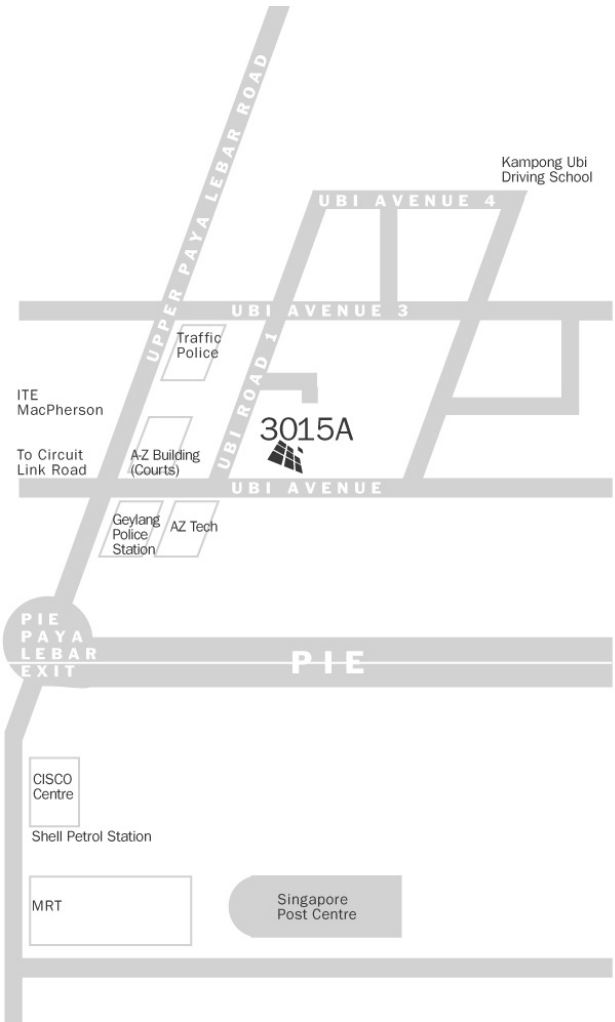

turbo
PRINT

GETTING TO THE TURBO SUITE

GETTING TO THE TURBO SUITE

■ **By CAR**

Exit from PIE via Paya Lebar Flyover Exit, into Paya Lebar Road (toward direction of Hougang). Turn right into Ubi Avenue 2, and turn left into Ubi Road 1 (Blk 3015A on the right side of the road). Proceed ahead to turn into the carpark for Blk 3015A and Blk 3014A.

Parking entry via auto scan. Payment via cash card upon exit.

■ **By CAB**

Exit from the PIE via Paya Lebar. Make right turns into Ubi Avenue or Ubi Avenue 3. From Ubi Avenue turn left immediately after Courts Superstore and turn right into car park. From Ubi Avenue 3 turn right after Traffic Police HQ and then left to the car park.

■ **By Bus / MRT**

▶▶ From nearest MRT Station (Paya Lebar MRT)
Transfer to buses 24, 22, 76, 77, 80. Alight at 3rd stop.
Cross junction to Ubi Avenue. Make way from there.

▶▶ From Eunos MRT. Transfer to bus 67. Alight at stop outside second coffee shop along Ubi Avenue. Cross the road and make way from there.

▶▶ From Ang Mo Kio MRT station. Transfer to bus 22.
Alight at 2nd stop from Courts along Ubi Avenue.